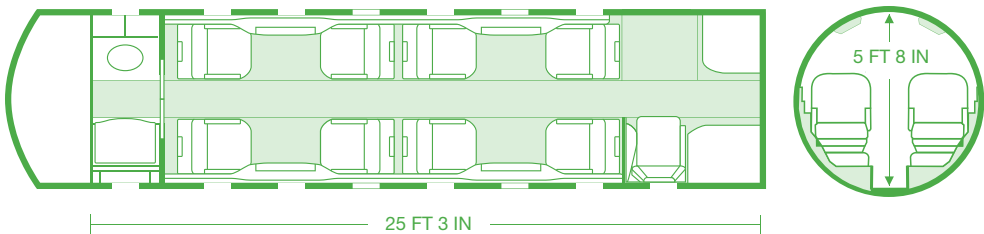

CITATIONAIR™

FLEET OVERVIEW

	CITATION CJ3	CITATION XLS	CITATION SOVEREIGN	CITATION X
PASSENGER SEATS	6	9	9	8
MAXIMUM SPEED (mph)	476	493	528	604
MAXIMUM ALTITUDE (ft)	45,000	45,000	47,000	51,000
CABIN DIMENSIONS (in)	56W/187L/56H	66W/221L/68H	66W/303L/68H	66W/287L/68H
MAXIMUM RANGE (sm)*	1,849	2,045	3,024	3,253
INTERIOR BAGGAGE (ft³)	9	10	35	20
EXTERIOR BAGGAGE (ft³)	65	80	100	82

CITATION X

* Actual ranges will vary based on present day conditions, speed, number of passengers and baggage. The range assumptions above contemplate statute miles, standard atmospheric conditions, historic wind averages, CitationAir fuel reserves and standard baggage at 30 pounds per passenger. Drawings are not to scale.