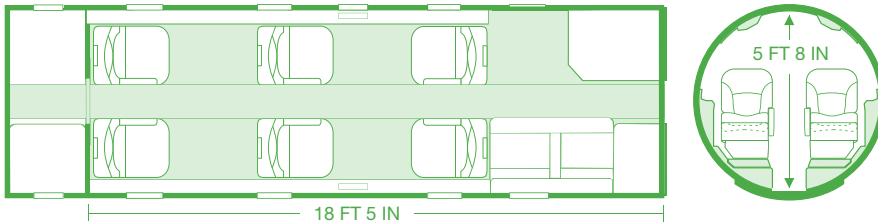

## FLEET OVERVIEW

	CITATION CJ3	CITATION XLS	CITATION SOVEREIGN	CITATION X
PASSENGER SEATS	6	9	9	8
MAXIMUM SPEED (mph)	476	493	528	604
MAXIMUM ALTITUDE (ft)	45,000	45,000	47,000	51,000
CABIN DIMENSIONS (in)	56W/187L/56H	66W/221L/68H	66W/303L/68H	66W/287L/68H
MAXIMUM RANGE (sm)*	1,849	2,045	3,024	3,253
INTERIOR BAGGAGE (ft³)	9	10	35	20
EXTERIOR BAGGAGE (ft³)	65	80	100	82

CJ3

XLS

SOVEREIGN

CITATION X

\* Actual ranges will vary based on present day conditions, speed, number of passengers and baggage. The range assumptions above contemplate statute miles, standard atmospheric conditions, historic wind averages, CitationAir fuel reserves and standard baggage at 30 pounds per passenger. Drawings are not to scale.