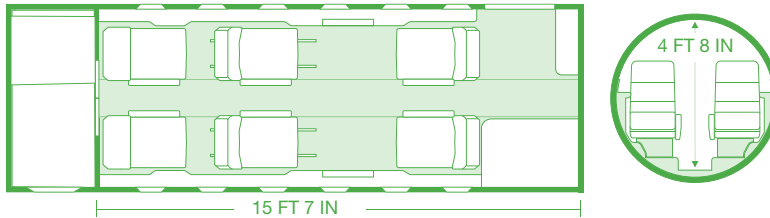

CITATIONAIR™

FLEET OVERVIEW

	CITATION CJ3	CITATION XLS	CITATION SOVEREIGN	CITATION X
PASSENGER SEATS	6	9	9	8
MAXIMUM SPEED (mph)	476	493	528	604
MAXIMUM ALTITUDE (ft)	45,000	45,000	47,000	51,000
CABIN DIMENSIONS (in)	56W/187L/56H	66W/221L/68H	66W/303L/68H	66W/287L/68H
MAXIMUM RANGE (sm)*	1,849	2,045	3,024	3,253
INTERIOR BAGGAGE (ft³)	9	10	35	20
EXTERIOR BAGGAGE (ft³)	65	80	100	82

XLS

* Actual ranges will vary based on present day conditions, speed, number of passengers and baggage. The range assumptions above contemplate statute miles, standard atmospheric conditions, historic wind averages, CitationAir fuel reserves and standard baggage at 30 pounds per passenger. Drawings are not to scale.