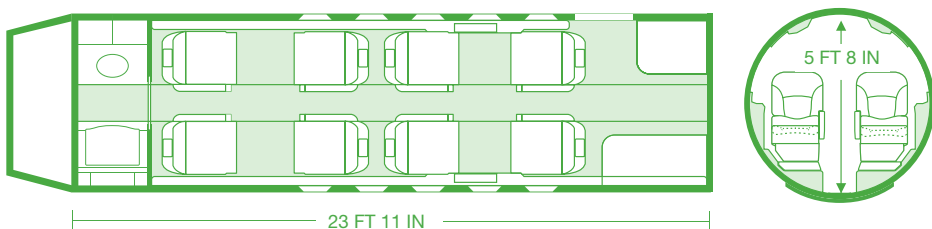

## FLEET OVERVIEW

	CITATION CJ3	CITATION XLS	CITATION SOVEREIGN	CITATION X
PASSENGER SEATS	6	9	9	8
MAXIMUM SPEED (mph)	476	493	528	604
MAXIMUM ALTITUDE (ft)	45,000	45,000	47,000	51,000
CABIN DIMENSIONS (in)	56W/187L/56H	66W/221L/68H	66W/303L/68H	66W/287L/68H
MAXIMUM RANGE (sm)*	1,849	2,045	3,024	3,253
INTERIOR BAGGAGE (ft³)	9	10	35	20
EXTERIOR BAGGAGE (ft³)	65	80	100	82

CJ3

XLS

SOVEREIGN

CITATION X

\* Actual ranges will vary based on present day conditions, speed, number of passengers and baggage. The range assumptions above contemplate statute miles, standard atmospheric conditions, historic wind averages, CitationAir fuel reserves and standard baggage at 30 pounds per passenger. Drawings are not to scale.